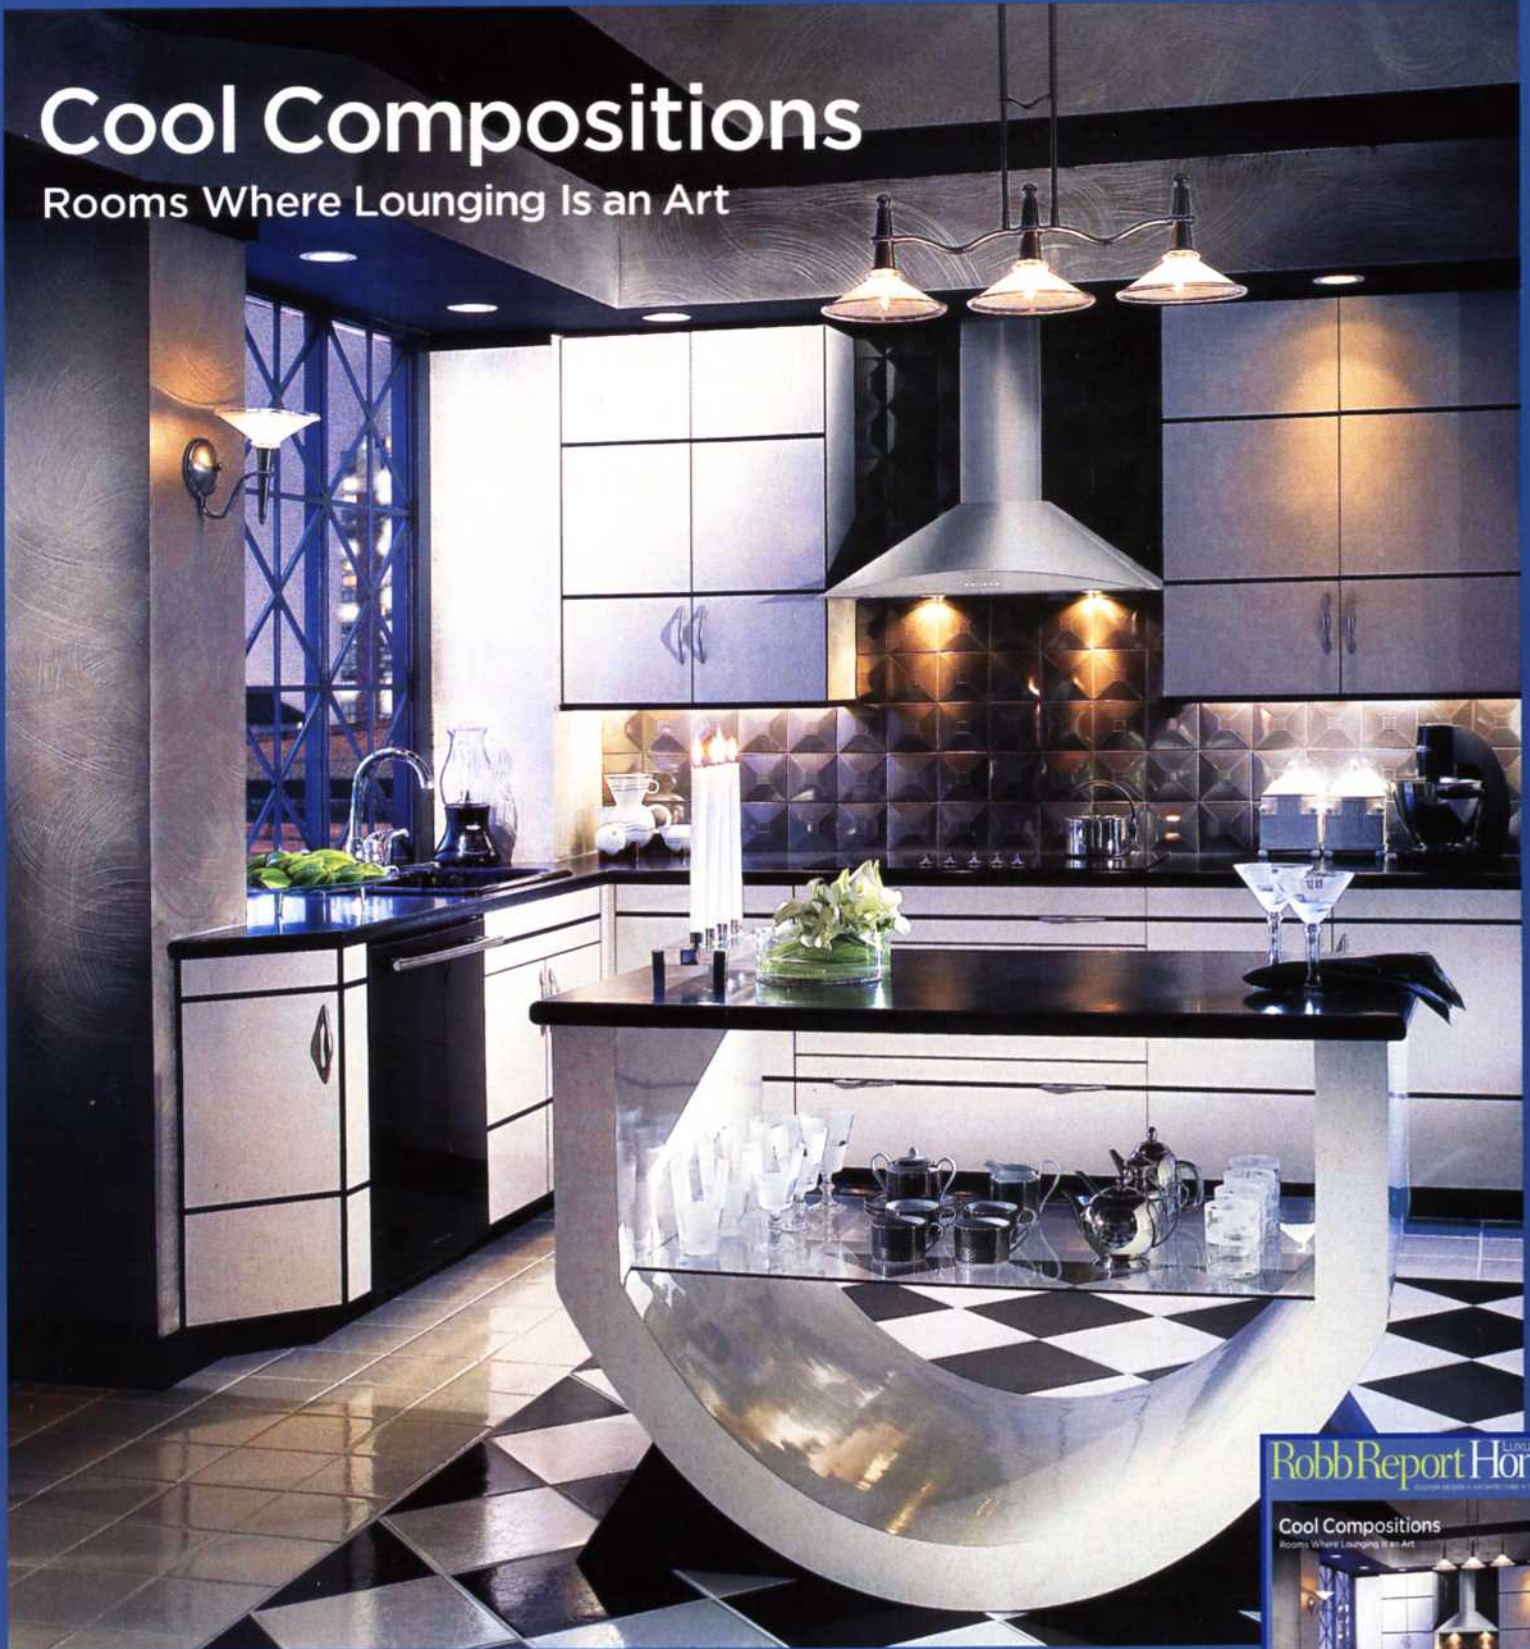

Robb Report Home

LUXURY
CUSTOM DESIGN + ARCHITECTURE + TECHNOLOGY

Cool Compositions

Rooms Where Lounging Is an Art

Robb Report Home

Cool Compositions

Rooms Where Lounging Is an Art

Outdoor Furniture for Sunning in Style Desert Landscapes
Interactive Exercise Machines The Cashmere-Lined Closet

To enhance the flow between indoors and out, Woodard had installed exterior glass doors and full-length, wood-framed windows that retract into pockets. Aged sand-colored limestone was used for the interior's floor, on the loggia, around the pool and for the prairie-influenced exterior of the residence.